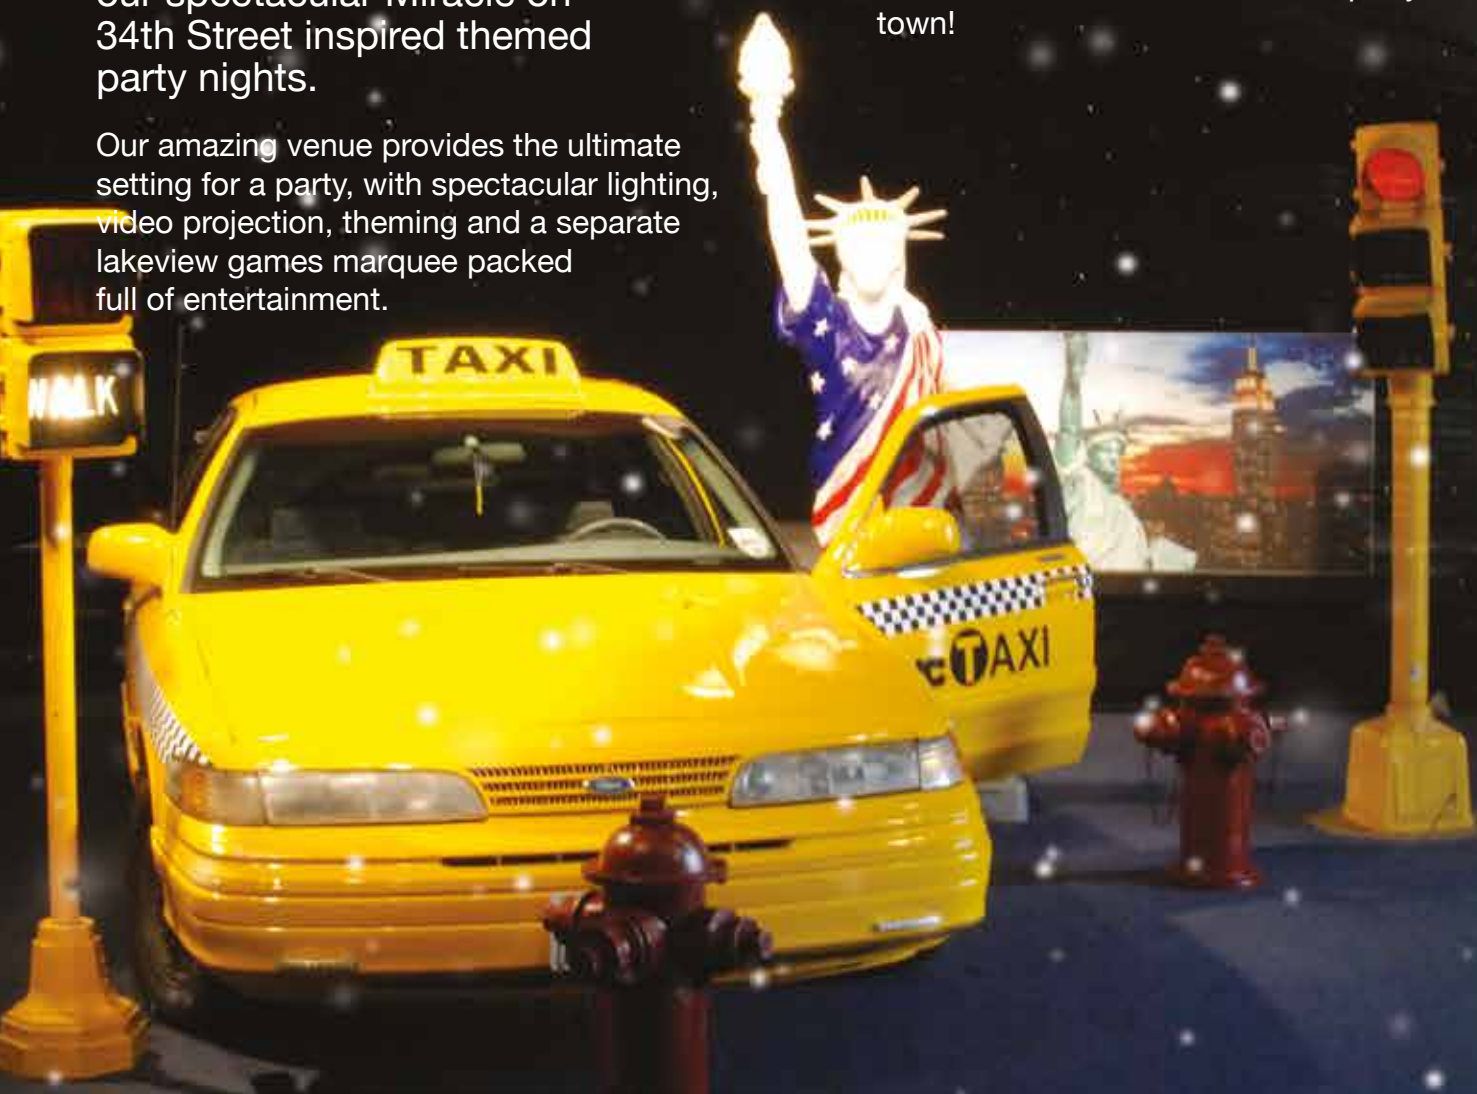

# Christmas Parties

It's time to believe in the Magic of Xmas once again. Journey with us to the chilly streets of a New York Winter, where Miracles can surely happen in our spectacular Miracle on 34th Street inspired themed party nights.

## The place to be for your Christmas Party in 2018!

With over 20 years of entertaining people, we know how to deliver the best party in town!

A special cocktail welcomes you as we transport you to our New York themed Miracle on 34th Street Christmas Party.